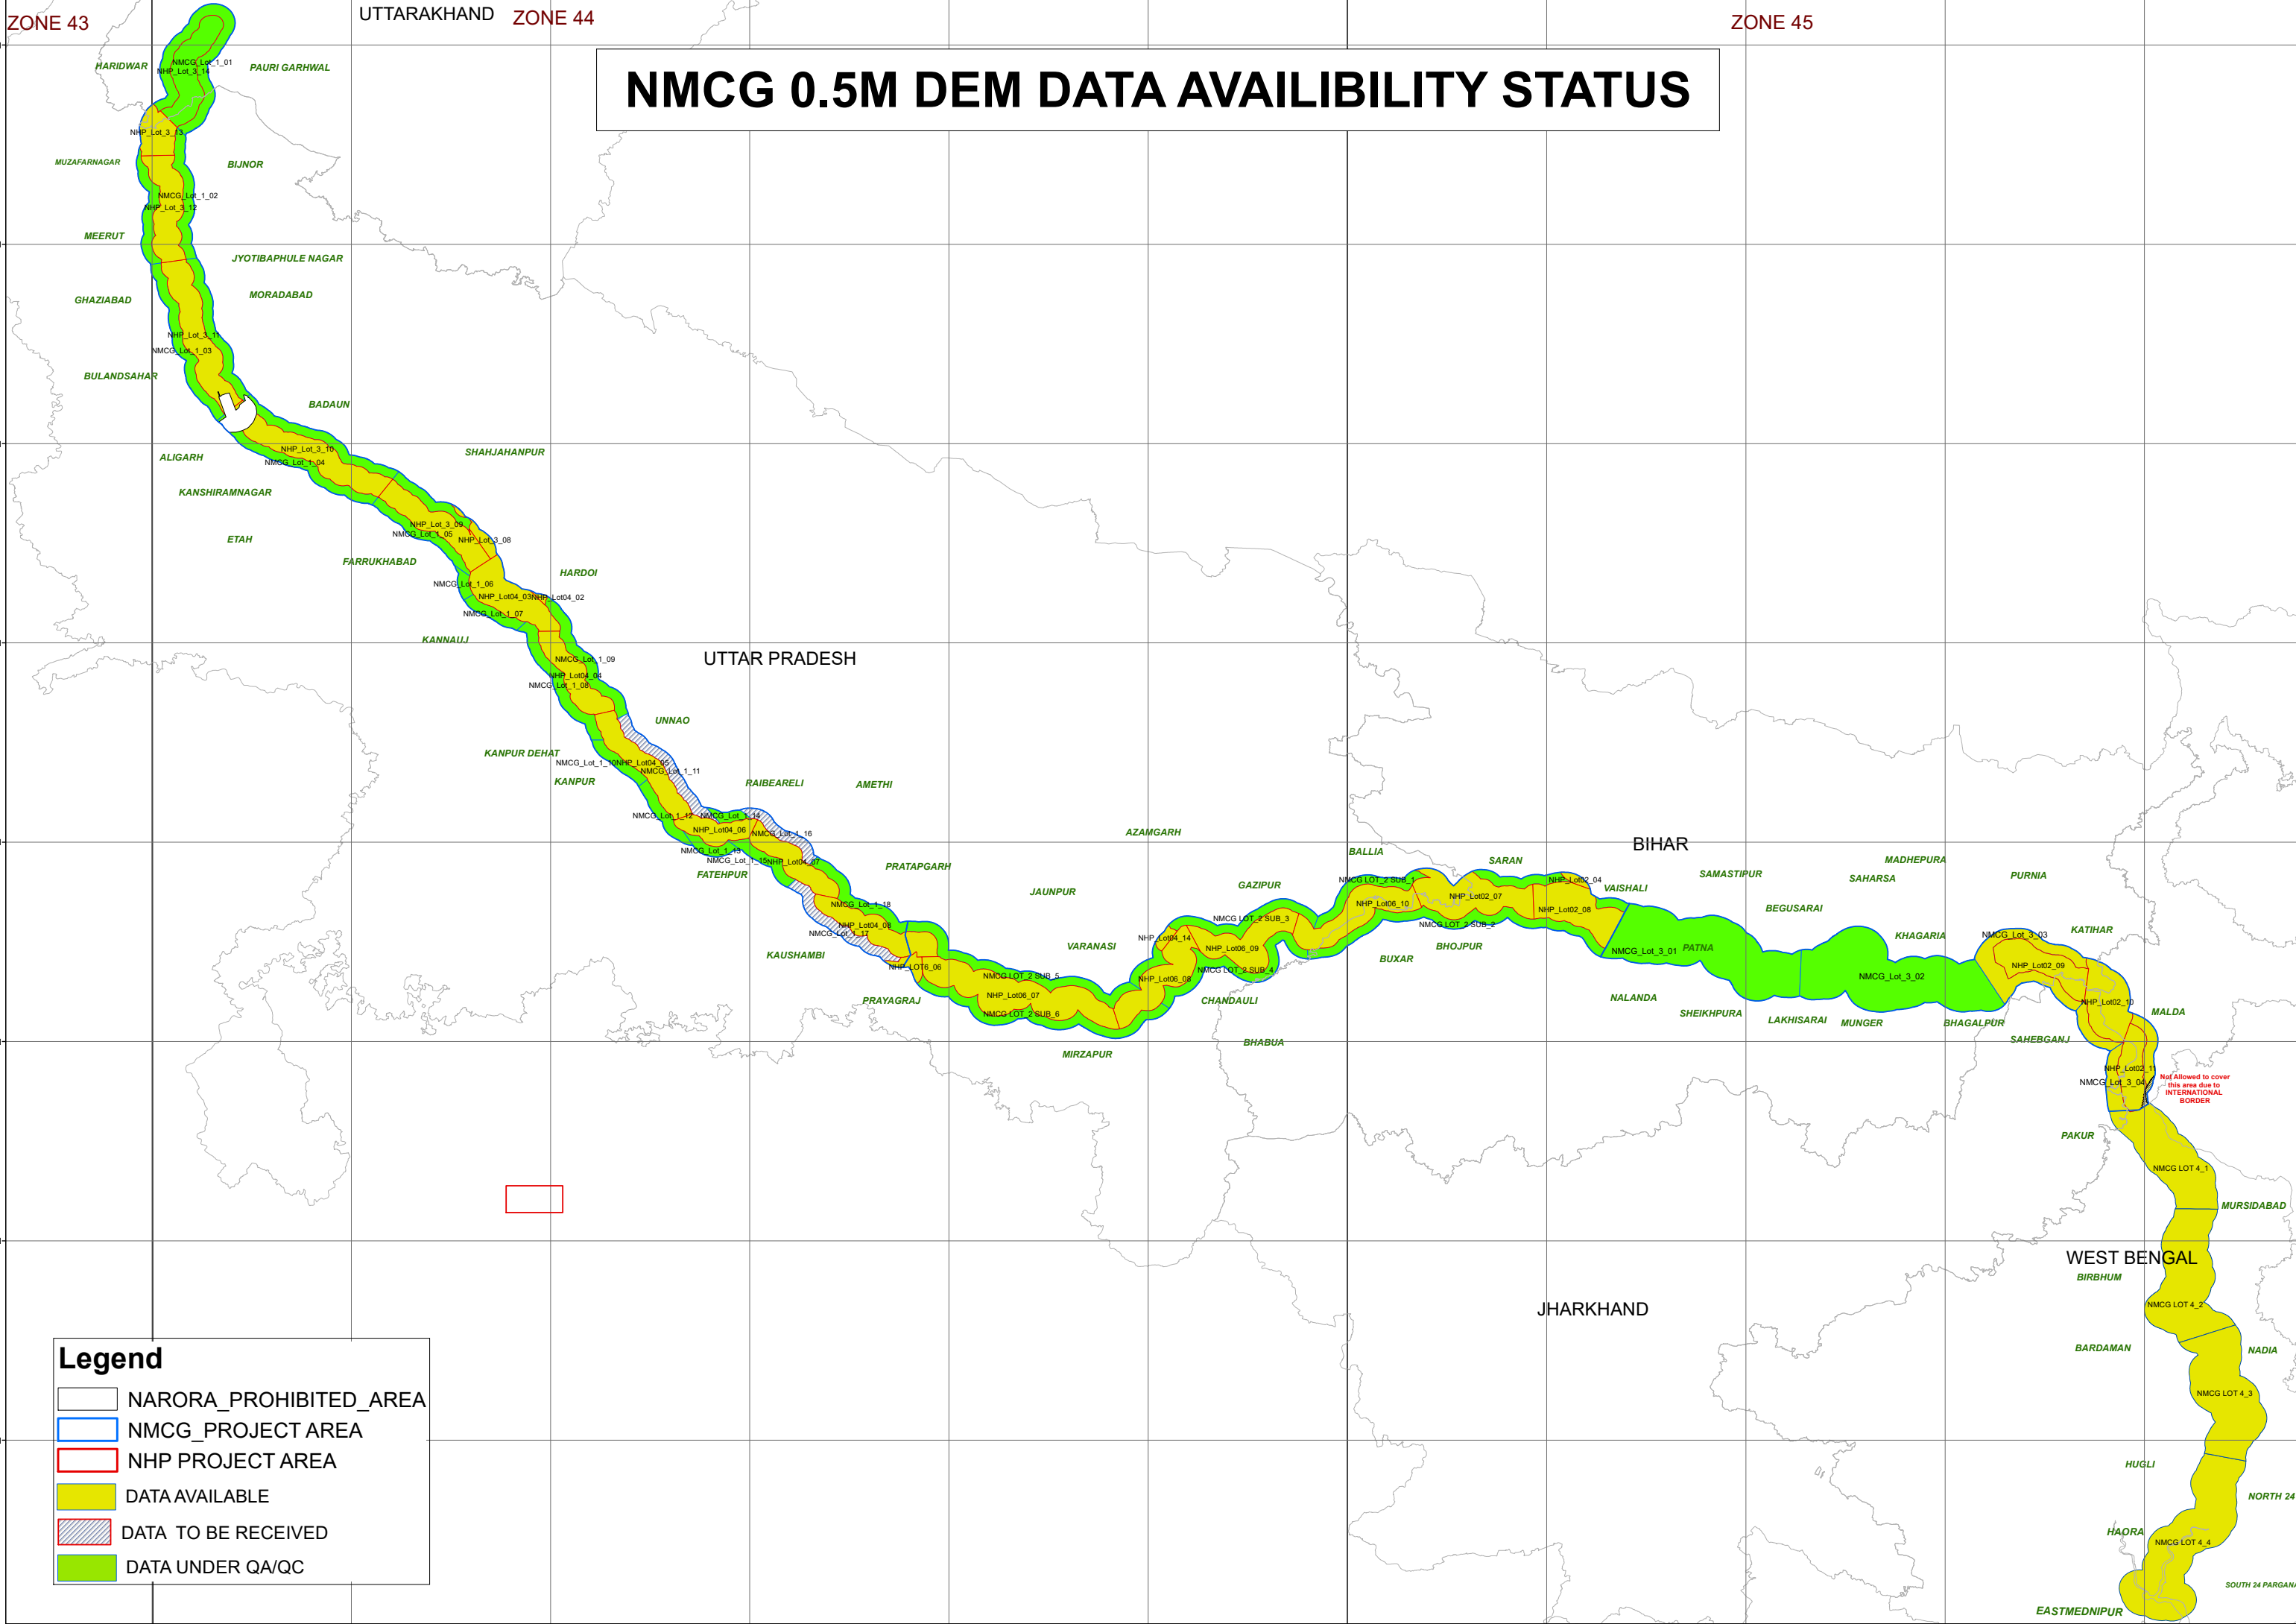

NMCG 0.5M DEM DATA AVAILABILITY STATUS

Legend

- NARORA_PROHIBITED_AREA
- NMCG_PROJECT AREA
- NHP_PROJECT AREA
- DATA AVAILABLE
- DATA TO BE RECEIVED
- DATA UNDER QA/QC